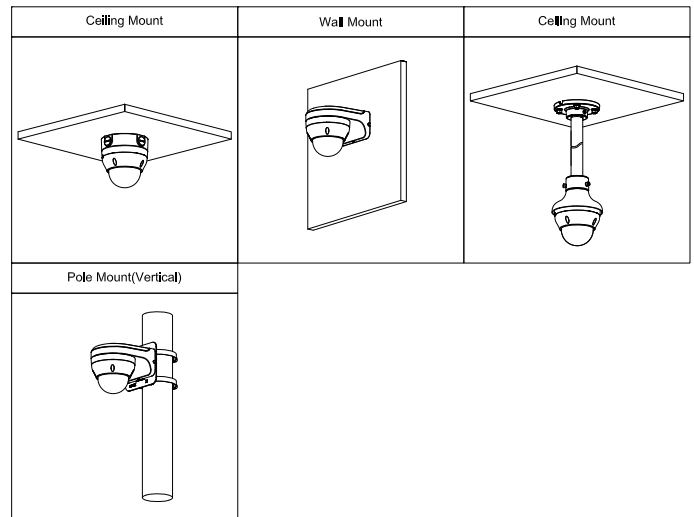

Entry Series | DH-IPC-HDPW1230R1-S5

Power Consumption	Basic power consumption: 1.6W (12V DC); 2.4W (PoE) Max. power consumption (ICR + H.265 + IR intensity): 3.9W (12V DC); 4.7W (PoE)
Environment	
Operating Conditions	-40°C to +60°C (-40°F to +140°F)/less than ≤ 95%
Storage Temperature	-40°C to +60°C (-40°F to +140°F)
Protection	IP67
Structure	
Casing	Plastic
Product Dimensions	98.1 mm × Φ122 mm (3.9" × Φ4.8")
Net Weight	0.34 kg (0.7 lb)
Gross Weight	0.52 kg (1.1 lb)

Ordering Information		
Type	Part Number	Description
2MP Camera	DH-IPC-HDPW1230R1P-S5	2MP Entry IR Fixed Focal Dome Network Camera,PAL
	DH-IPC-HDPW1230R1N-S5	2MP Entry IR Fixed Focal Dome Network Camera,NTSC
Accessories (optional)	PFA137	Junction Box
	PFA123	Junction Box
	PFB203W	Wall Mount
	PFA152-E	Pole Mount
	PFA106	Mount Adapter
	PFB220C	Ceiling Mount
	PFM321D	DC12V1A Power Adapter
	LR1002-1ET/1EC	Single-port Long Reach Ethernet over Coax Extender
	PFM900-E	Integrated Mount Tester

Accessories

Optional: