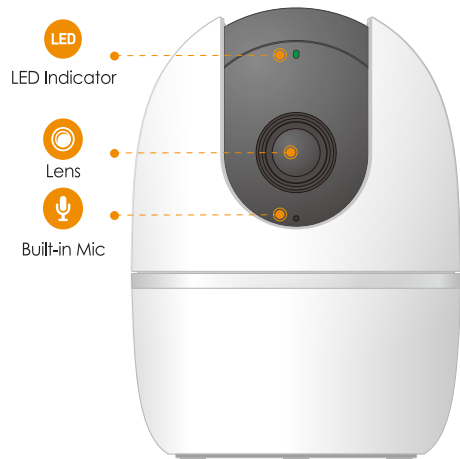

Front View

Back View

Specifications

Camera

1/3" 4 Megapixel Progressive CMOS
4MP (2560 x 1440)
Night Vision: 10m(33ft) Distance
3.6mm Fixed Lens
Field of View : 79° (H), 44° (V), 94° (D)
355° Pan & -5~80° Tilt

Video & Audio

Video Compression : H.265/H.264
Up to 25/30fps Frame Rate
16x Digital Zoom
Two-way Audio

Notice Management

Motion Detection
Human Detection
Configurable Region
Abnormal Sound Alarm

Network

Wi-Fi:IEEE802.11b/g/n,50m Open Field
Imou App: iOS, Android
onvif

Auxiliary Interface

Micro SD Card Slot (up to 256GB)
Built-in Mic & Speaker
Reset Button

General

DC 5V1A Power Supply
Power Consumption:< 5W
Working Environment:-10° C~+45° C, Less Than 95%RH
Dimensions: 108.1 × 77.4× 77.4mm (4.26× 3.05 × 3.05 inch)
Weight: 210g (0.46lb)
CE, FCC

What's in the box

- 1x Camera
- 1x Quick Start Guide
- 1x Power Adapter
- 1x Power Cable
- 1x Screw Package
- 1x Mounting Plate
- 1x Installation Position Map