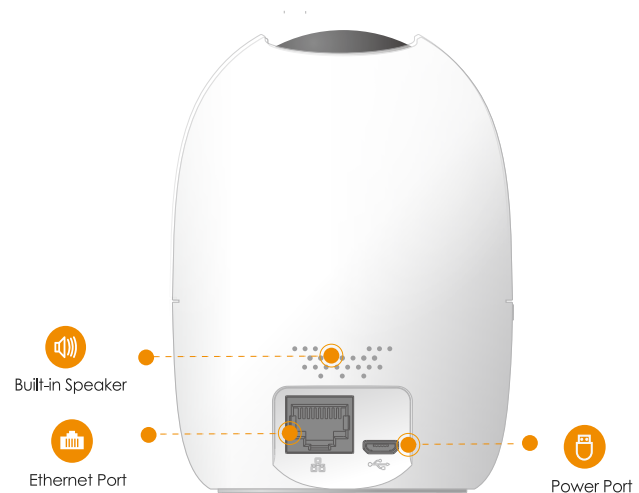

Back View

Specifications

Camera

1/3" 4 Megapixel Progressive CMOS
4MP (2560 x 1440)
Night Vision: 10m(33ft) Distance
3.6mm Fixed Lens
Field of View : 79° (H), 44° (V), 94° (D)
355° Pan & -5~80° Tilt

Video & Audio

Video Compression : H.265/H.264
Up to 25/30fps Frame Rate
16x Digital Zoom
Two-way Audio

Notice Management

Motion Detection
Human Detection
Configurable Region
Abnormal Sound Alarm

Network

Wi-Fi:IEEE802.11b/g/n,50m Open Field
Imou App: iOS, Android
onvif

Auxiliary Interface

Micro SD Card Slot (up to 256GB)
Built-in Mic & Speaker
Reset Button

General

DC 5V1A Power Supply
Power Consumption:< 5W
Working Environment:-10° C~+45° C, Less Than 95%RH
Dimensions: 108.1 × 77.4× 77.4mm (4.26× 3.05 × 3.05 inch)
Weight: 210g (0.46lb)
CE, FCC

What's in the box

- 1x Camera
- 1x Quick Start Guide
- 1x Power Adapter
- 1x Power Cable
- 1x Screw Package
- 1x Mounting Plate
- 1x Installation Position Map