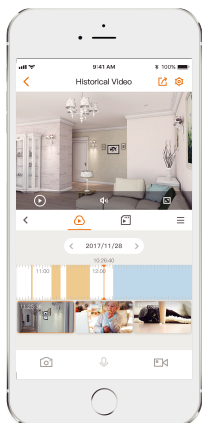

Bullet 2-D

1080P Bullet Wi-Fi Camera

Bullet 2 delivers 2MP live monitoring with a choice of 2.8mm/3.6mm/6mm lens option, it supports four night vision modes for clear-as day clarity even in pitch dark. With IP67 certified, the camera can be used outdoors under different weather conditions. With built-in spotlight and 110dB security siren, Bullet 2 actively keeps unwelcome visitors away from what you care about.

- 1080P Full HD Video**
 See more than 720P
- Human Detection**
 Quickly find human targets in you home
- Smart Color Night Vision**
 Support four-mode night vision for clear-as day clarity even in pitch dark
- Active Deterrence**
 Scare away unwelcome visitors with built-in spotlight and 110dB security siren
- IP67**
 Weatherproof from dust and water
- Two-way Talk**
 Real-time communicate with people at the camera
- Diversified Storage**
 Supports NVR, Cloud Storage or Micro SD card (up to 256GB)
- Alarm Notification**
 Sends instant motion-activated alerts to your mobile phone
- Wi-Fi Connection**
 IEEE802.11b/g/n(2.4GHz)