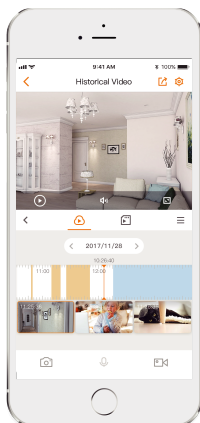

### 1080P Bullet Wi-Fi Camera

Bullet 2E delivers 2MP live monitoring with a choice of 2.8mm/3.6mm/6mm lens option, it supports four night vision modes for clear-as day clarity even in pitch dark. Human Detection allows you to monitor what matters without receiving annoying false alerts. With IP67 certified, the camera can be used outdoors under different weather conditions.

- 
**1080P Full HD Video**  
 See more than 720P
- 
**Human Detection**  
 Quickly find human targets in you home
- 
**Smart Color Night Vision**  
 Support four-mode night vision for clear-as day clarity even in pitch dark
- 
**Built-in Spotlight**  
 keep unwelcome visitors away from your home.
- 
**IP67**  
 Weatherproof from dust and water
- 
**Built-in Microphone**  
 High quality microphone picks up sounds clearly while monitoring
- 
**Diversified Storage**  
 Supports NVR, Cloud Storage or Micro SD card (up to 256GB)
- 
**Alarm Notification**  
 Sends instant motion-activated alerts to your mobile phone
- 
**Wi-Fi Connection**  
 IEEE802.11b/g/n(2.4GHz)