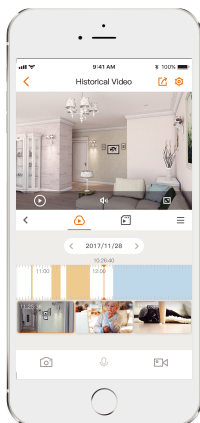

Bullet 2 4MP

Model: IPC-F42FEP-D/IPC-F42FEN

4MP H.265 Bullet Wi-Fi Camera

Bullet 2 4MP delivers 4MP live monitoring with a choice of 2.8mm/3.6mm/6mm lens option, it supports four night vision modes for clear-as day clarity even in pitch dark. With IP67 certified, the camera can be used outdoors under different weather conditions. With built-in spotlight and 110dB security siren, Bullet 2 4MP actively keeps unwelcome visitors away from what you care about.

H.265 4MP QHD
See more than 1080P

Human Detection
Quickly find human targets in you home

Smart Color Night Vision
Support four-mode night vision for clear-as day clarity even in pitch dark

Active Deterrence
Scare away unwelcome visitors with built-in spotlight and 110dB security siren

IP67
Weatherproof from dust and water

Two-way Talk
Real-time communicate with people at the camera

Diversified Storage
Supports NVR, Cloud Storage or Micro SD card (up to 256GB)

Alarm Notification
Sends instant motion-activated alerts to your mobile phone

Wi-Fi Connection
IEEE802.11b/g/n(2.4GHz)

Stay close with what you care

With Cloud service, you will have access to what you care as long as Internet is available. You can record daily or motion videos on Cloud and play back anytime anywhere.