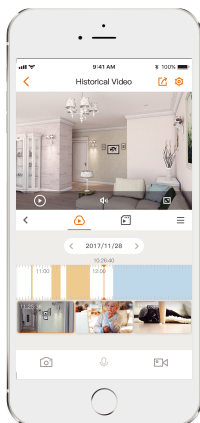

Bullet 2 4MP

Model: IPC-F42FEP/IPC-F42FEN

4MP H.265 Bullet Wi-Fi Camera

Bullet 2 4MP delivers 4MP live monitoring with a choice of 2.8mm/3.6mm/6mm lens option, it supports four night vision modes for clear-as day clarity even in pitch dark. With IP67 certified, the camera can be used outdoors under different weather conditions. With built-in spotlight and 110dB security siren, Bullet 2 4MP actively keeps unwelcome visitors away from what you care about.

H.265 4MP QHD
See more than 1080P

Human Detection
Quickly find human targets in you home

Smart Color Night Vision
Support four-mode night vision for clear-as day clarity even in pitch dark

Active Deterrence
Scare away unwelcome visitors with built-in spotlight and 110dB security siren

IP67
Weatherproof from dust and water

Two-way Talk
Real-time communicate with people at the camera

Diversified Storage
Supports NVR, Cloud Storage or Micro SD card (up to 256GB)

Alarm Notification
Sends instant motion-activated alerts to your mobile phone

Wi-Fi Connection
IEEE802.11b/g/n(2.4GHz)

Stay close with what you care

With Cloud service, you will have access to what you care as long as Internet is available. You can record daily or motion videos on Cloud and playback anytime anywhere.