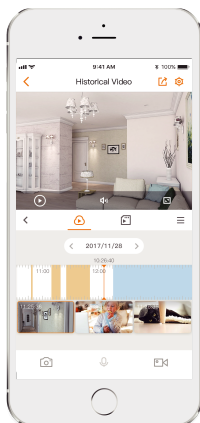

Wi-Fi Connection

IEEE802.11b/g/n(2.4GHz)

Stay close with what you care

With Cloud service, you will have access to what you care as long as Internet is available. You can record daily or motion videos on Cloud and play back anytime anywhere.