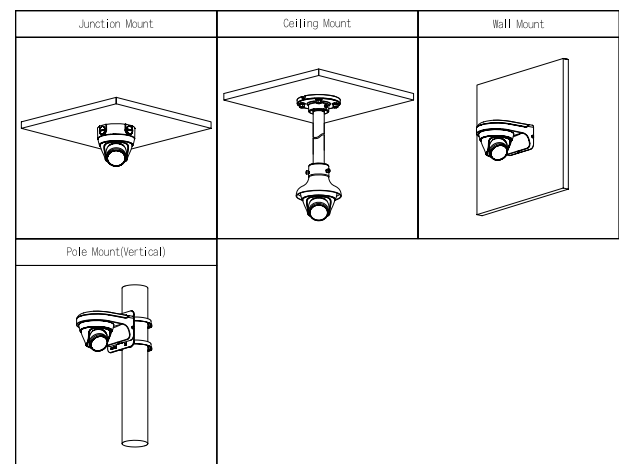

Ordering Information		
Type	Model	Description
2 MP Camera	DH-IPC-HDW1230T1-S5	2 MP Entry IR Fixed-Focal Eyeball Network Camera
Accessories (optional)	PFB203W	Pole Mount Bracket
	PFA152-E	Pole Mount Bracket
	PFA106	Mount Adapter
	PFB220C	Ceiling Mount Bracket
	PFM321D	12 VDC 1A Power Adapter
	PFM900-E	Integrated Mount Tester

Accessories

Optional:

PFB203W
Pole Mount Bracket

PFA152-E
Pole Mount Bracket

PFA106
Mount Adapter

PFB220C
Ceiling Mount Bracket

PFM321D
12 VDC 1A Power Adapter

PFM900-E
Integrated Mount Tester