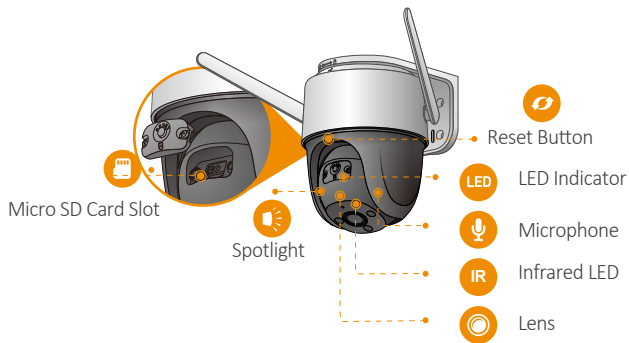

Specifications

Camera

1/2.8" Megapixel Progressive CMOS
2MP(1920 x 1080)
Night Vision: 30m(98ft) Distance
3.6mm/6mm Fixed Lens
Field of View: 3.6mm: 89° (H), 46° (V), 105° (D)
6mm: 54° (H), 29° (V), 63° (D)
355° Pan & 0~90° Tilt

Video & Audio

Video Compression : H.265/H.264
Up to 25/30 fps Frame Rate
16x Digital Zoom
Built-in Mic & Speaker, 110dB Siren
Two-way Audio

Notice Management

Motion Detection
Configurable Region
Human Detection

Network

1 x 100Mbps Ethernet Port
Wi-Fi:IEEE802.11b/g/n, Dual Antenna 120m Open Field
Imou App: iOS, Android
ONVIF

Auxiliary Interface

Micro SD Card Slot (up to 256GB)
Built-in Mic & Speaker
Reset Button

General

DC 12V1A Power Supply
Power Consumption:<5.32W
Material: Plastic and Metal
Working Environment:-30° C~+60° C, Less Than 95%RH
CE, FCC,
IP66

What's in the box

- 1x Camera
- 1x Quick Start Guide
- 1x Power Adapter
- 1x Mounting Template
- 1x Mounting Bracket
- 1x Waterproof Connector
- 1x Screw and Anchor pack