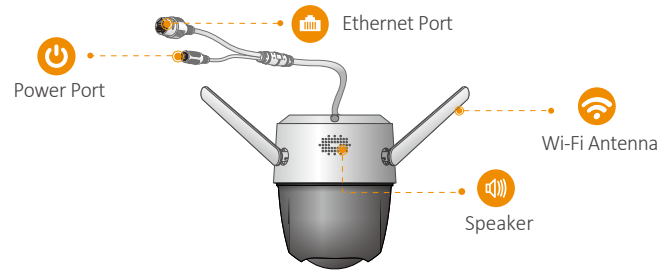

Specifications

Camera

1/2.8" Megapixel Progressive CMOS
2MP(1920 x 1080)
Night Vision: 30m(98ft) Distance
3.6mm/6mm Fixed Lens
Field of View: 3.6mm: 89° (H), 46° (V), 105° (D)
6mm: 54° (H), 29° (V), 63° (D)
355° Pan & 0~90° Tilt

Video & Audio

Video Compression : H.265/H.264
Up to 25/30 fps Frame Rate
16x Digital Zoom
Built-in Mic & Speaker, 110dB Siren
Two-way Audio

Notice Management

Motion Detection
Configurable Region
Human Detection

Network

1 x 100Mbps Ethernet Port
Wi-Fi:IEEE802.11b/g/n, Dual Antenna 120m Open Field
Imou App: iOS, Android
ONVIF

Auxiliary Interface

Micro SD Card Slot (up to 256GB)
Built-in Mic & Speaker
Reset Button

General

DC 12V1A Power Supply
Power Consumption:<5.32W
Material: Plastic and Metal
Working Environment:-30° C~+60° C, Less Than 95%RH
CE, FCC,
IP66

What's in the box

- 1x Camera
- 1x Quick Start Guide
- 1x Power Adapter
- 1x Mounting Template
- 1x Mounting Bracket
- 1x Waterproof Connector
- 1x Screw and Anchor pack