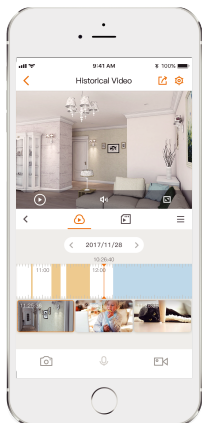

### 1080P H.265 Cruiser Wi-Fi Camera

Cruiser delivers 2MP live monitoring with a choice of 3.6mm/6mm lens option, With 1080P Full HD live monitoring and 0~355° pan & 0~90° tilt features, Cruiser ensures every corner of your home completely covered. It supports four night vision modes for clear-as day clarity even in pitch dark. With IP66 certified, the camera can be used outdoors under different weather conditions. With built-in spotlight and 110dB security siren, Cruiser actively keeps unwelcome visitors away from what you care about.

**1080P Full HD Video**  
See more than 720P

**Human Detection**  
Quickly find human targets in you home

**Smart Color Night Vision**  
Support four-mode night vision for clear-as day clarity even in pitch dark

**Smart Tracking**  
Automatically tracks moving objects