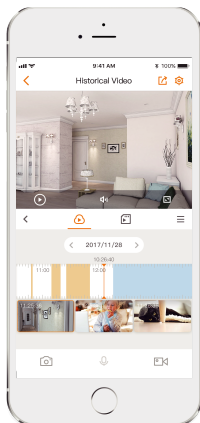

Full Color

Cruiser 4MP

Model: IPC-S42FP-D/IPC-S42FN

4MP H.265 Cruiser Wi-Fi Camera

Cruiser 4MP delivers 4MP live monitoring with a choice of 3.6mm/6mm lens option, With 4MP QHD live monitoring and 0~355° pan & 0~90° tilt features, Cruiser ensures every corner of your home completely covered. It supports four night vision modes for clear-as day clarity even in pitch dark. With IP66 certified, the camera can be used outdoors under different weather conditions. With built-in spotlight and 110dB security siren, Cruiser actively keeps unwelcome visitors away from what you care about.

Scare away unwelcome visitors with built-in spotlight and 110dB security siren

IP66

Weatherproof from dust and water

Two-way Talk

Real-time communicate with people at the camera

Diversified Storage

Supports NVR, Cloud Storage or Micro SD card (up to 256GB)

Alarm Notification

Sends instant motion-activated alerts to your mobile phone

Wi-Fi Connection

IEEE802.11b/g/n(2.4GHz)

Smart Tracking

Automatically tracks moving objects

Stay close with what you care

With Cloud service, you will have access to what you care as long as Internet is available. You can record daily or motion videos on Cloud and play back anytime anywhere.

Specifications

Camera

1/2.7" 4 Megapixel Progressive CMOS
 4MP(2560x 1440)
 Night Vision: 30m(98ft) Distance
 3.6mm/6mm Fixed Lens
 Field of View: 3.6mm: 88° (H), 46° (V), 107° (D)
 6mm: 54° (H), 30° (V), 64° (D)
 355° Pan & 0~90° Tilt