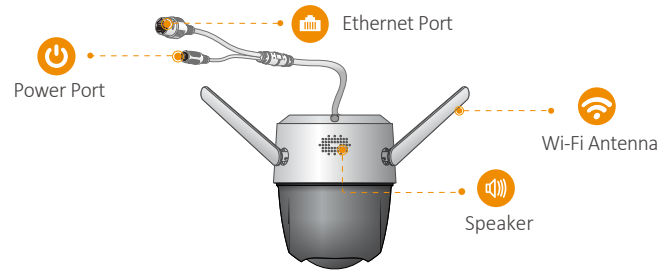

Scare away unwelcome visitors with built-in spotlight and 110dB security siren

IP66

Weatherproof from dust and water

Two-way Talk

Real-time communicate with people at the camera

Diversified Storage

Supports NVR, Cloud Storage or Micro SD card (up to 256GB)

Alarm Notification

Sends instant motion-activated alerts to your mobile phone

Wi-Fi Connection

IEEE802.11b/g/n(2.4GHz)

Smart Tracking

Automatically tracks moving objects

Stay close with what you care

With Cloud service, you will have access to what you care as long as Internet is available. You can record daily or motion videos on Cloud and play back anytime anywhere.