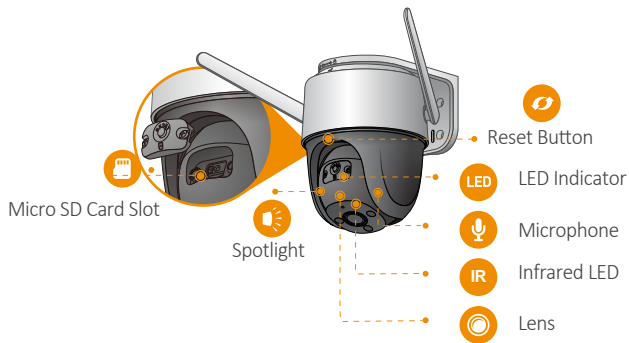

Full Color

Cruiser 4MP

Model: IPC-S42FP-D/IPC-S42FN

4MP H.265 Cruiser Wi-Fi Camera

Cruiser 4MP delivers 4MP live monitoring with a choice of 3.6mm/6mm lens option, With 4MP QHD live monitoring and 0~355° pan & 0~90° tilt features, Cruiser ensures every corner of your home completely covered. It supports four night vision modes for clear-as day clarity even in pitch dark. With IP66 certified, the camera can be used outdoors under different weather conditions. With built-in spotlight and 110dB security siren, Cruiser actively keeps unwelcome visitors away from what you care about.

Scare away unwelcome visitors with built-in spotlight and 110dB security siren

IP66

Weatherproof from dust and water

Two-way Talk

Real-time communicate with people at the camera

Diversified Storage

Supports NVR, Cloud Storage or Micro SD card (up to 256GB)

Alarm Notification

Sends instant motion-activated alerts to your mobile phone

Wi-Fi Connection

IEEE802.11b/g/n(2.4GHz)

Smart Tracking

Automatically tracks moving objects

Stay close with what you care

With Cloud service, you will have access to what you care as long as Internet is available. You can record daily or motion videos on Cloud and play back anytime anywhere.

Specifications

Camera

1/2.7" 4 Megapixel Progressive CMOS
 4MP(2560x 1440)
 Night Vision: 30m(98ft) Distance
 3.6mm/6mm Fixed Lens
 Field of View: 3.6mm: 88° (H), 46° (V), 107° (D)
 6mm: 54° (H), 30° (V), 64° (D)
 355° Pan & 0~90° Tilt