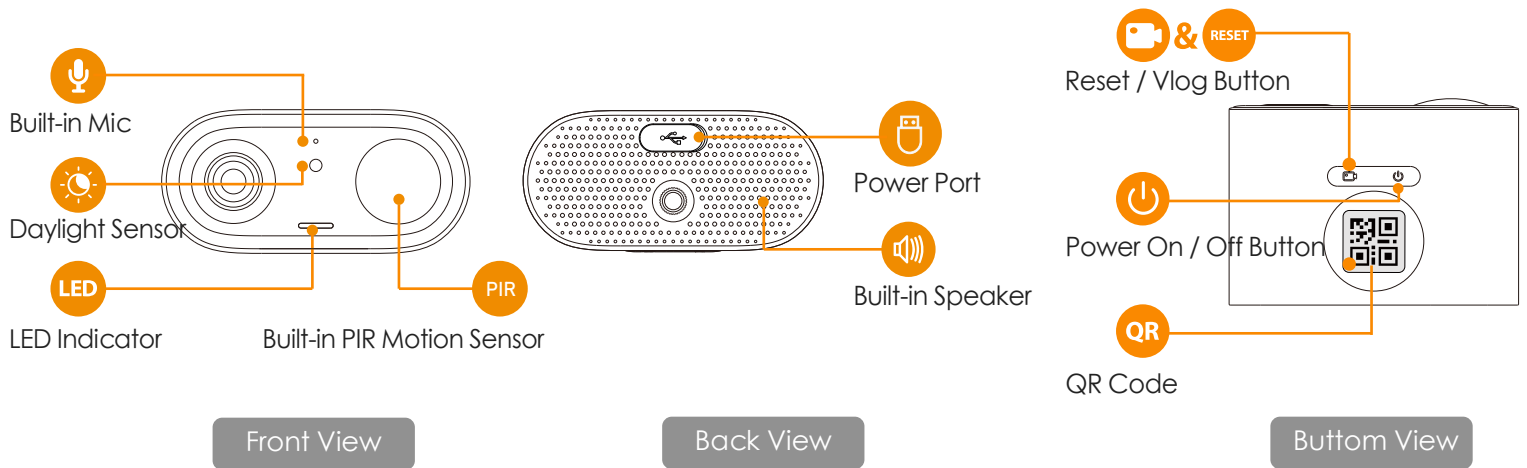

Specifications

Camera

3MP(2304*1296)
Night Vision: 7m(23ft) Distance
2.8mm Fixed Lens
Field of View : 96° (H), 54° (V), 121° (D)

Video & Audio

Video Compression : H.265
Up to 15fps Frame Rate
8x Digital Zoom
Two-way Audio

Notice Management

Motion Detection
Human Detection
Configurable Region
Work mode

Storage

Local Storage: Internal Storage
Secure Local Storage. No monthly fee.
Cloud Storage: Imou Subscription Plan
Record, view, and save events in your Imou app with a 365 day trial of the Imou Subscription Plan.

Network

Wi-Fi:IEEE802.11b/g/n,50m Open Field
Imou App: iOS, Android

Auxiliary Interface

Built-in Mic & Speaker
Power on / off Button
Vlog / Reset Button

General

DC 5V 2A Power / Imou Solar Panel Supply
Power Consumption:< 3.5W
Operating Temperature:-20°C~+50°C (-4°F~122°F)
Charging Temperature:-0°C~+45°C (32°F~112°F)
Camera Dimensions: 63 × 88 × 42mm (2.48 × 3.46 × 1.65 inch)
Camera Weight: XXg (XXXlb)
FCC,CE,IC...

What's in the box

- 1x Camera
- 1x Quick Start Guide
- 1x Power Cable
- 1x Mounting Template
- 1x 3M Glue
- 1x Mounting Bracket
- 3x Expansion Screw
- 1x Magnetic Accessory (Optional)