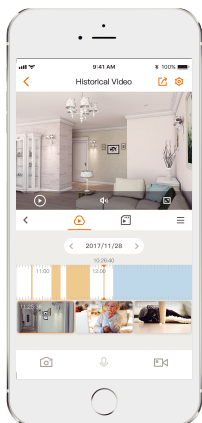

Imou

* With magnetic accessory

Cell Go

3MP H.265 Wi-Fi Battery Camera

The Cell Go is a 100% wire-free rechargeable camera that delivers well-rounded home protection for up to 120 days on one single charge. 2K , IP65 Weatherproof , Night Vision , Compatible with Amazon Alexa, No monthly fee. Easy wireless installation—no need to connect your security camera to electrical wiring.

-  **3MP QHD Video**
See more details than 1080P
-  **100% Wire-Free**
Supports 2.4 GHz Wi-Fi, Free of network cabling and power wiring hassles
-  **Rechargeable Battery**
DC 5V Power Supply Rechargeable Battery Power
-  **Built-in Siren**
Scare away unwelcome visitors with built-in siren
-  **PIR Detection**
High quality passive PIR detector for reducing false alerts
-  **Low-Battery Notifications**
Informs you when battery level goes down to 20%,10%, so you can charge it in time.
-  **Two-way Talk**
Using variable sound when taking real-time talk with people in front of the camera
-  **Human Detection**
Quickly find human targets in your home
-  **Privacy Mode**
Device goes to sleep to protect your personal privacy
-  **IP65**
Weatherproof for outdoor conditions
-  **Internal Storage**
Built-in 4 GB eMMC Storage
-  **Works with Solar Panel**
Works with Imou Solar Panel for battery charging

Camera

3MP(2304*1296)
 Night Vision: 7m(23ft) Distance
 2.8mm Fixed Lens
 Field of View : 96° (H), 54° (V), 121° (D)

Video & Audio

Video Compression : H.265
 Up to 15fps Frame Rate
 8x Digital Zoom
 Two-way Audio