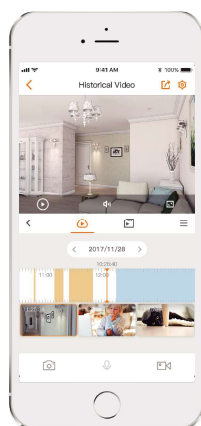

1080P Full HD Video

See more than 720P

Human Detection

Quickly find human targets in you home

Smart Color Night Vision

Supports four-mode night vision for clear-as day clarity even in pitch dark

Active Deterrence

Scare away unwelcome visitors with built-in spotlight and 110dB security siren

IP66

Weatherproof from dust and water

Two-way Talk

Real-time communicate with people at the camera

Diversified Storage

Supports Micro SD card (up to 256 GB)

Alarm Notification

Sends instant motion-activated alerts to your mobile phone

4G Connection

Supports Band 1/3/5/8/34/38/39/40/41

Smart Tracking

Automatically tracks moving objects

Stay close with what you care