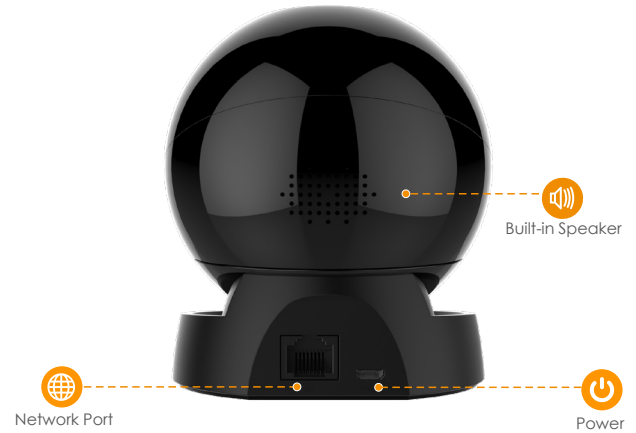

Back View

Specifications

Camera

1/3" Progressive CMOS
5MP(2688 x 1664)
Night Vision: 10m(33ft) Distance
3.6mm Fixed Lens
Field of View : 79° (H), 44° (V), 94° (D)
0~355° Pan & 0~90° Tilt

Video & Audio

Video Compression : H.265/H.264
Up to 25/30fps Frame Rate
Digital Zoom
Two-way Audio

Notice Management

Motion Detection
Human Detection
Configurable Region
Abnormal Sound Alarm

Network

1 x 100Mbps Ethernet Port
Wi-Fi:IEEE802.11b/g/n, 50m Open Field
Imou App: iOS, Android
Onvif

Auxiliary Interface

Micro SD Card Slot (up to 256GB)
Built-in Mic & Speaker
Reset Button

General

DC 5V1.5A Power Supply
Power Consumption:<3.89W
Working Environment:-10° C~+45° C, Less Than 95%RH
Dimensions: 90 x 90 x 104mm (3.5 x 3.5 x 4.1inch)
Weight: 206g (0.45lb)
CE, FCC

What's in the box

- 1x Camera
- 1x Quick Start Guide
- 1x Power Adapter
- 1x USB Cable
- 1x Screw Package
- 1x Quick Installation Board
- 1x Installation Position Map