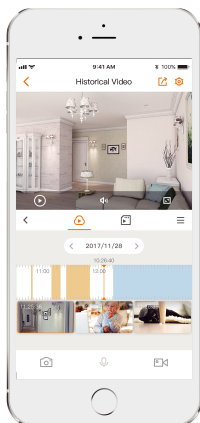

12V DC/PoE Power Supply

Supports two types of power supply

Stay close with what you care

With Cloud service, you will have access to what you care as long as Internet is available. You can record daily or motion videos on Cloud and playback anytime anywhere.