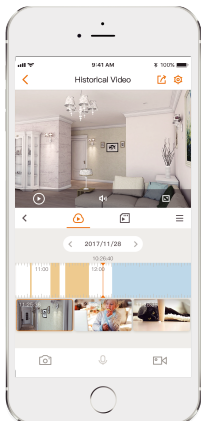

12V DC/PoE Power Supply

Supports two types of power supply

Stay close with what you care

With Cloud service, you will have access to what you care as long as Internet is available. You can record daily or motion videos on Cloud and playback anytime anywhere.