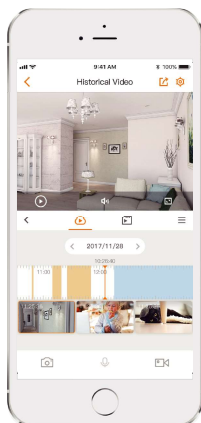

Stay close with what you care

With Cloud service, you will have access to what you care as long as Internet is available. You can record daily or motion videos on Cloud and play back anytime anywhere.

<http://www.imoulife.com>