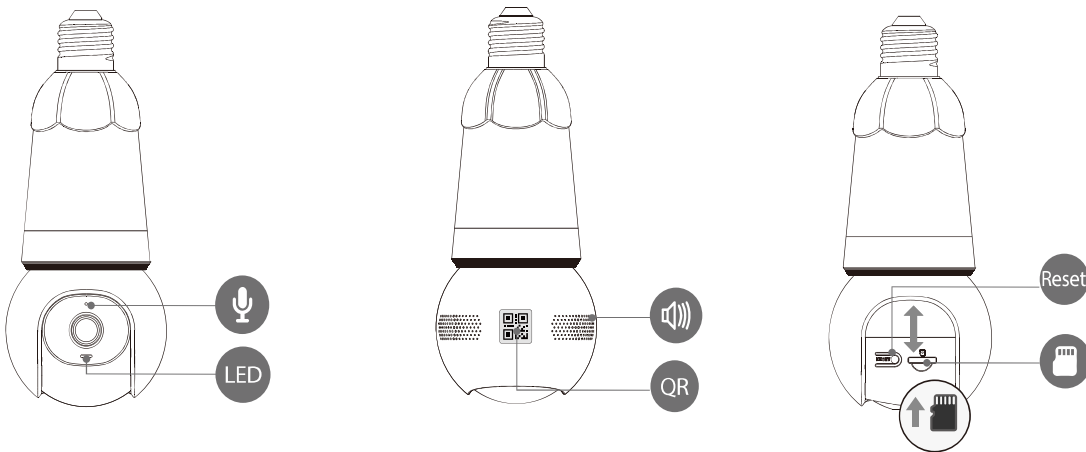

Specifications

Camera

3 Megapixel Progressive CMOS
3MP (2304 x 1296)
Night Vision: 25 m (82 ft)
2.8mm Fixed Lens
Field of View: H: 98° D: 121° V:54°
0~340° Pan & 0~90° Tilt

Video & Audio

Video Compression : H.265/H.264
Up to 15 fps Frame Rate
8x Digital Zoom
Built-in Mic & Speaker, Siren
Two-way Audio

Notice Management

Motion Detection
Configurable Region
Human Detection
Vehicle Detection

Network

Wi-Fi:IEEE802.11b/g/n
Imou App: iOS, Android
ONVIF

Auxiliary Interface

Micro SD Card Slot (up to 256GB)
Built-in Mic & Speaker
Reset Button

General

Power Supply Voltage: 100~240 V
Power Consumption: < 15W
Material: Plastic+Metal
Working Environment: -10°C ~ +45°C (+14°F~+113°F)
Dimensions: 37.5 mm*37.5 mm*175 mm
Weight: 256 g (0.56 lb)
CE, UKCA, WWA

What's in the box

- 1x Camera
- 1x Quick Start Guide