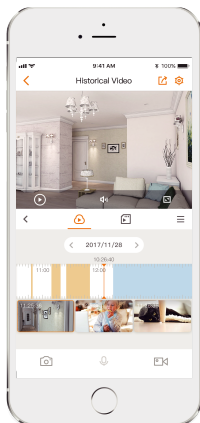

Stay close with what you care

With Cloud service, you will have access to what you care as long as Internet is available. You can record daily or motion videos on Cloud and playback anytime anywhere.