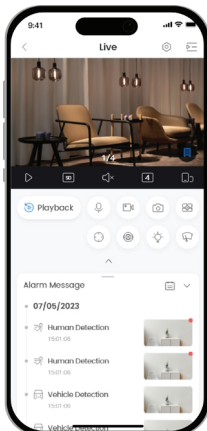

SD Card

Low-cost storage

Upgrade Your Experience with KBView Plus

GET IT ON
Google play

Available on the
App Store