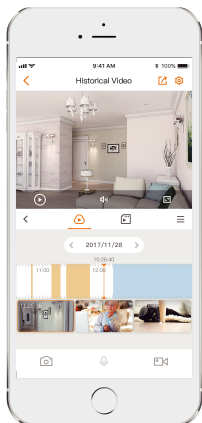

Stay close with what you care

With Cloud service, you will have access to what you care as long as Internet is available. You can record daily or motion videos on Cloud and playback anytime anywhere.