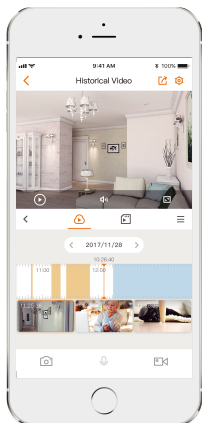

Diversified Storage

Supports NVR, Cloud Storage or Micro SD card (up to 512 GB)

Stay close with what you care

With Cloud service, you will have access to what you care as long as Internet is available. You can record daily or motion videos on Cloud and playback anytime anywhere.