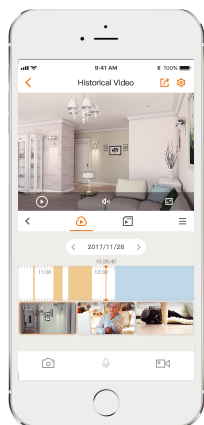

Smart Color Night Vision
Support four-mode night vision for clear-as day clarity even in pitch dark

Smart Tracking
Automatically tracks moving objects

Alarm Notification
Sends instant motion-activated alerts to your mobile phone

Wi-Fi Connection
IEEE802.11b/g/n/ax support Wi-Fi 6

Active Deterrence
Scare away unwelcome visitors with built-in spotlight and 110dB security siren

Weatherproof
Weatherproof from dust and water

Diversified Storage
Supports NVR, Cloud Storage or Micro SD card (up to 512 GB)