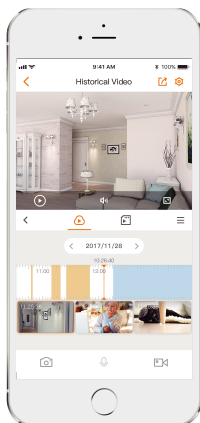

Bullet 2C 3MP

3MP H.265 Bullet Wi-Fi Camera

Bullet 2C 3MP delivers 3MP live monitoring with a choice of 2.8mm/3.6mm lens option, it supports the latest H.265 compression which can save up to 50% bandwidth and storage. Human Detection allows you to monitor what matters without receiving annoying false alerts. With IP67 certified, the camera can be used outdoors under different weather conditions.

3MP H.265 Video
See more than 1080P

Human Detection
Quickly find human targets in you home

Built-in Microphone
High quality microphone picks up sounds clearly while monitoring

24/7 Protection
Infrared night vision for clear-as-day clarity even in pitch dark

IP67
Weatherproof from dust and water

Alarm Notification
Sends instant motion-activated alerts to your mobile phone

Diversified Storage
Supports NVR, Cloud Storage or Micro SD card (up to 512GB)

Wi-Fi Connection
IEEE802.11b/g/n/ax(2.4G Hz)
Support Wi-Fi 6