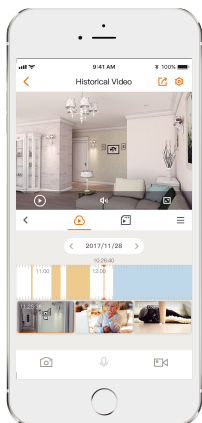

Wi-Fi Connection

IEEE802.11b/g/n/ax, Wi-Fi 6(2.4GHz)

Stay close with what you care

With Cloud service, you will have access to what you care as long as Internet is available. You can record daily or motion videos on Cloud and playback anytime anywhere.