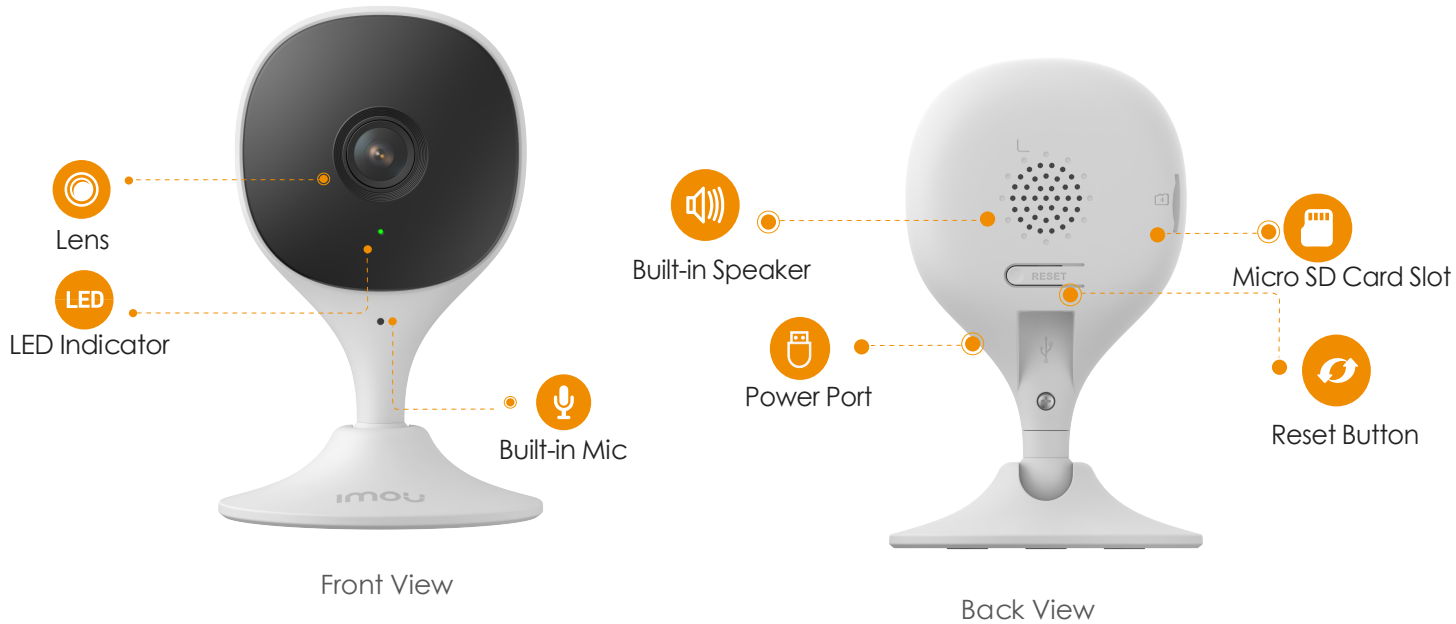

Cue 2E

3MP Wi-Fi Camera

With 3MP live monitoring and two-way audio, Cue 2E lets you stay in touch with your family. Human Detection quickly finds human targets in images and immediately sends a notification to your smartphone, allowing you to monitor what matters without receiving annoying false alerts.

3MP HD Video

High definition image

Human Detection

Quickly find human targets in you home

Built-in Siren

Scare stangers away from your home

Abnormal Sound Alarm

Sends alerts to your smartphone when it detects abnormal sound

Two-way Talk

Communicate with family and pets easily

Wi-Fi Connection

IEEE802.11b/g/n/ax, Wi-Fi 6(2.4GHz)

Stay close with what you care

With Cloud service, you will have access to what you care as long as Internet is available. You can record daily or motion videos on Cloud and playback anytime anywhere.

Specifications

Camera

1/3" 3Megapixel Progressive CMOS
 3MP(2304 x 1296)
 Night Vision: 10m (33ft) Distance
 2.8mm Fixed Lens
 Field of View : 112° (H), 60° (V), 133° (D)

Video & Audio

Video Compression : H.265/H.264
 Up to 25fps Frame Rate
 8x Digital Zoom
 Two-way Audio